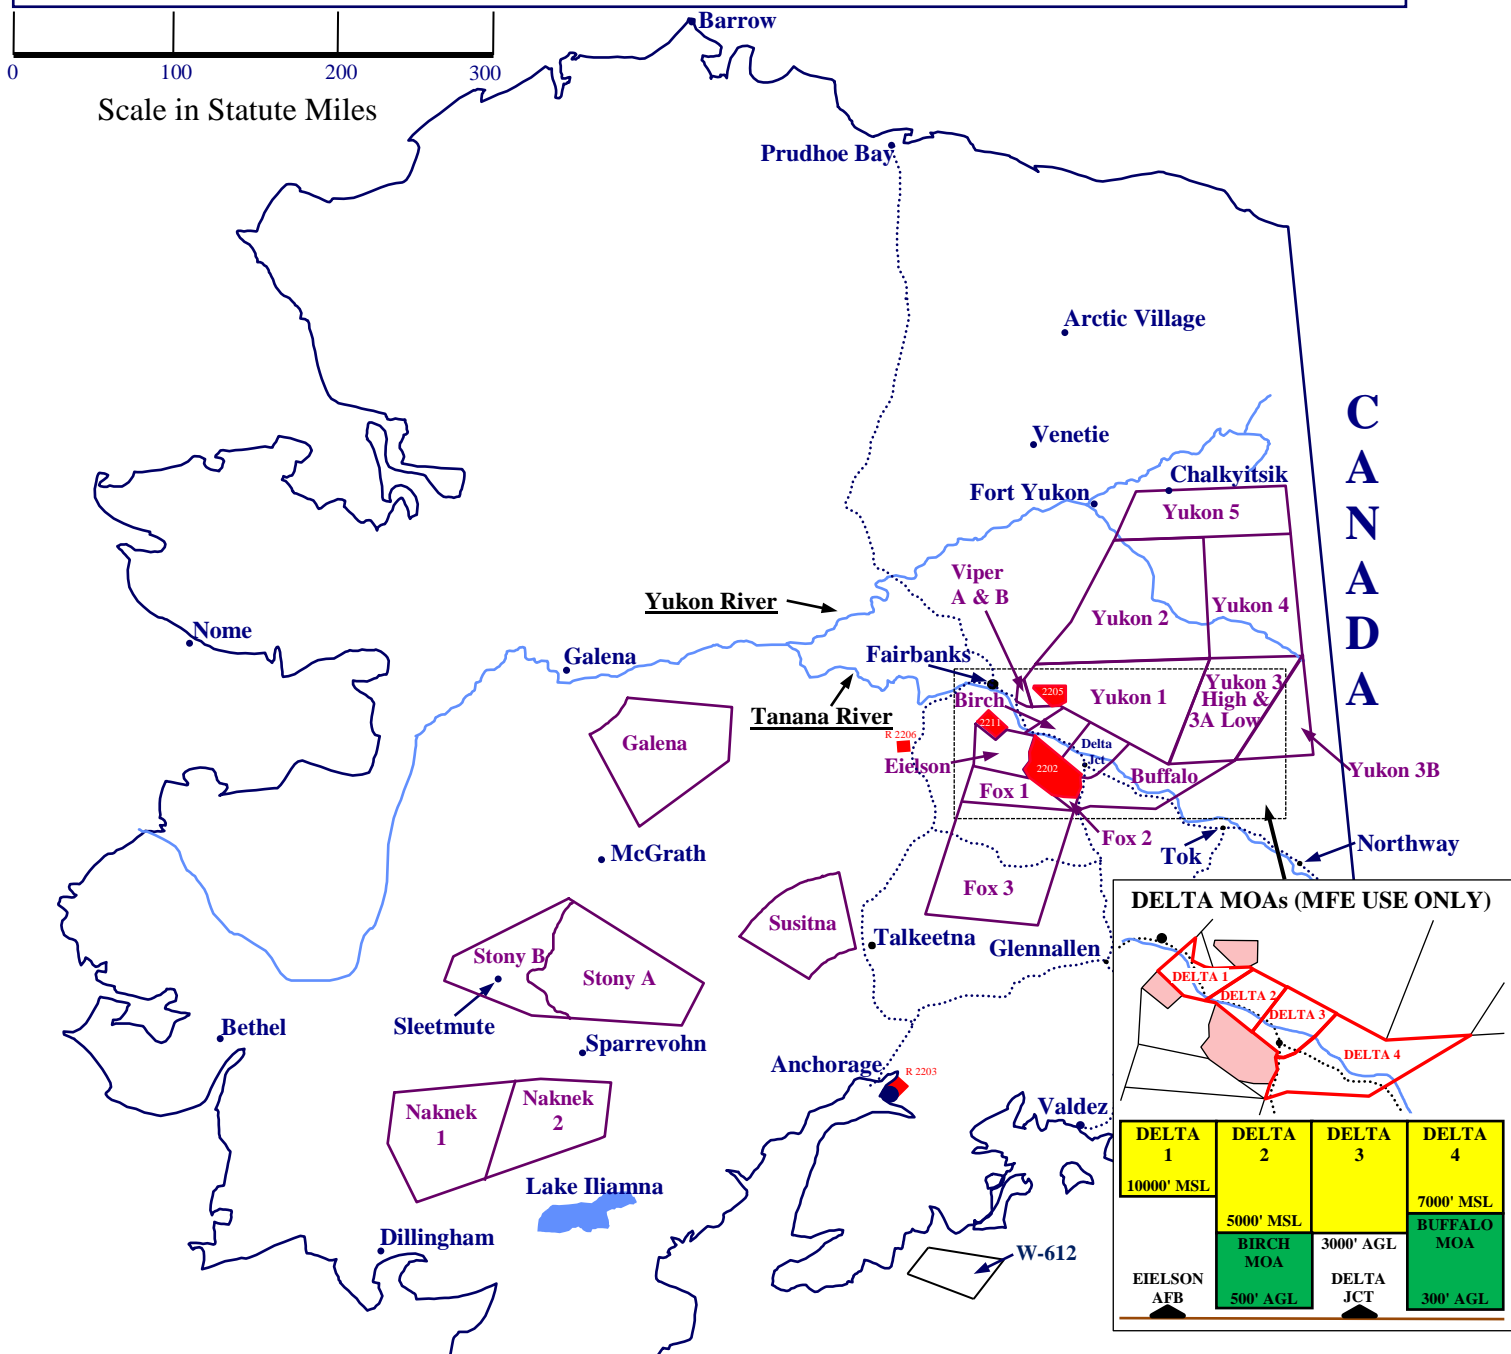

ALASKA MILITARY AVIATION OPERATIONS

FOR INFORMATION ONLY - NOT TO BE USED FOR NAVIGATION

See also FAA Sectional Charts

SPECIAL USE AIRSPACE LIMITS

MILITARY OPERATIONS AREAS (MOA):

BIRCH	500' AGL - 4,999' MSL
BUFFALO	300' AGL - 6,999' MSL
EIELSON	100' AGL - 17,999' MSL
YUKON 1	100' AGL - 17,999' MSL
YUKON 2	100' AGL - 17,999' MSL
YUKON 3 HIGH	10,000' MSL - 17,999' MSL
YUKON 3A LOW	100' AGL - 9,999' MSL
YUKON 3B	2,000' AGL - 17,999' MSL
YUKON 4	100' AGL - 17,999' MSL
YUKON 5	5,000' AGL - 17,999' MSL
VIPER A	500' AGL - 10,000' MSL
VIPER B	10,000' MSL - 17,999' MSL

FOX 1	5,000' AGL - 17,999' MSL
FOX 2	7,000' MSL - 17,999' MSL
FOX 3	5,000' AGL - 17,999' MSL
GALENA	1,000' AGL - 17,999' MSL
NAKNEK 1	3,000' AGL - 17,999' MSL
NAKNEK 2	3,000' AGL - 17,999' MSL
STONY A	100' AGL - 17,999' MSL
STONY B	2,000' AGL - 17,999' MSL
SUSITNA	** - 17,999' MSL

** FOR SUSITNA, FLOOR OF 5,000' AGL
OR 10,000' MSL, WHICHEVER IS HIGHER
DELTA 1-4 See Cutout

RESTRICTED AREAS:

R-2202A/B	SURF	-	9,999' MSL
R-2202C	10,000' MSL	-	FL 310
R-2202D	FL 310	-	UNLIMITED
R-2203A/B	SURF	-	11,000' MSL
R-2203C	SURF	-	5,000' MSL
R-2205	SURF	-	20,000' MSL
R-2206	SURF	-	8,800' MSL
R-2211	SURF	-	FL 310

WARNING AREA:

W-612	SURF	-	FL 290
-------	------	---	--------